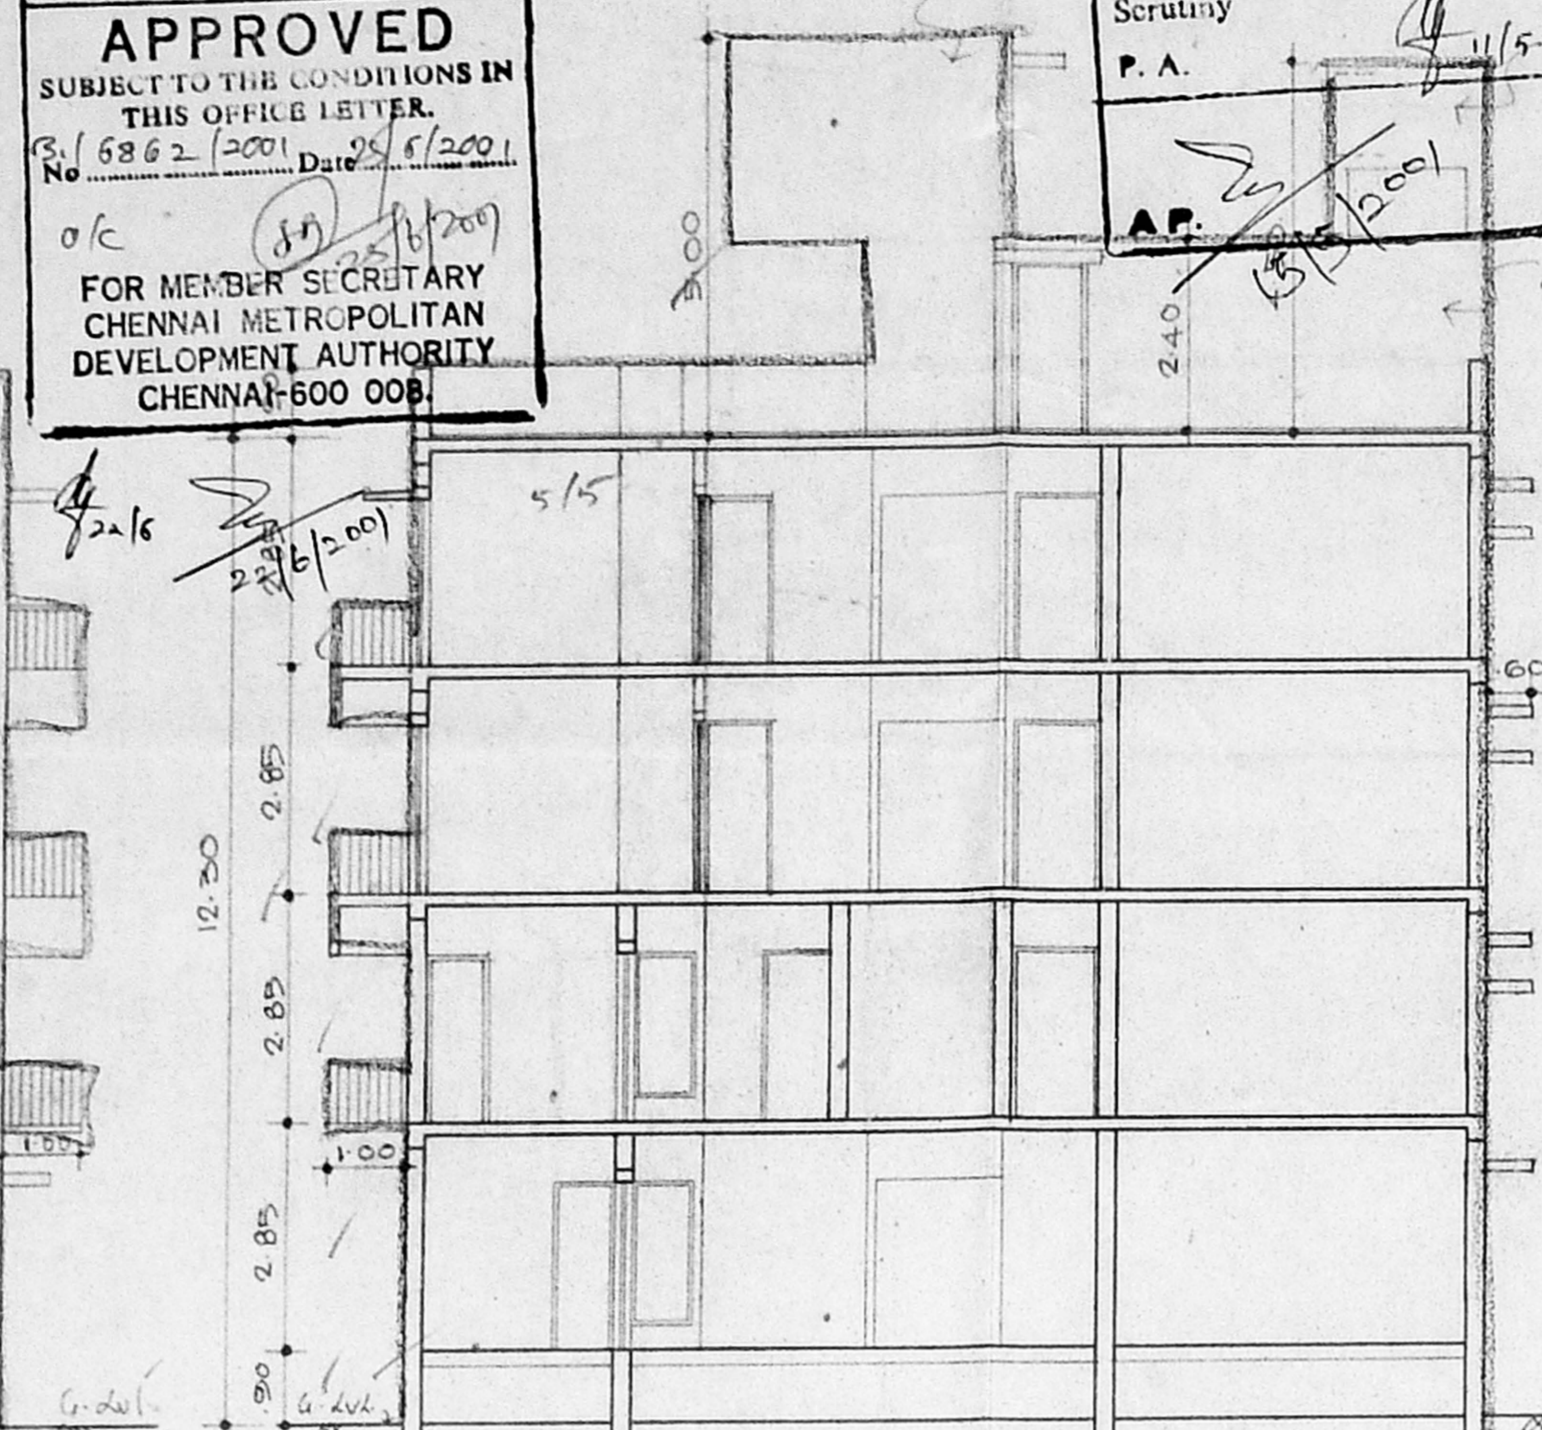

SECTION AT "AA"