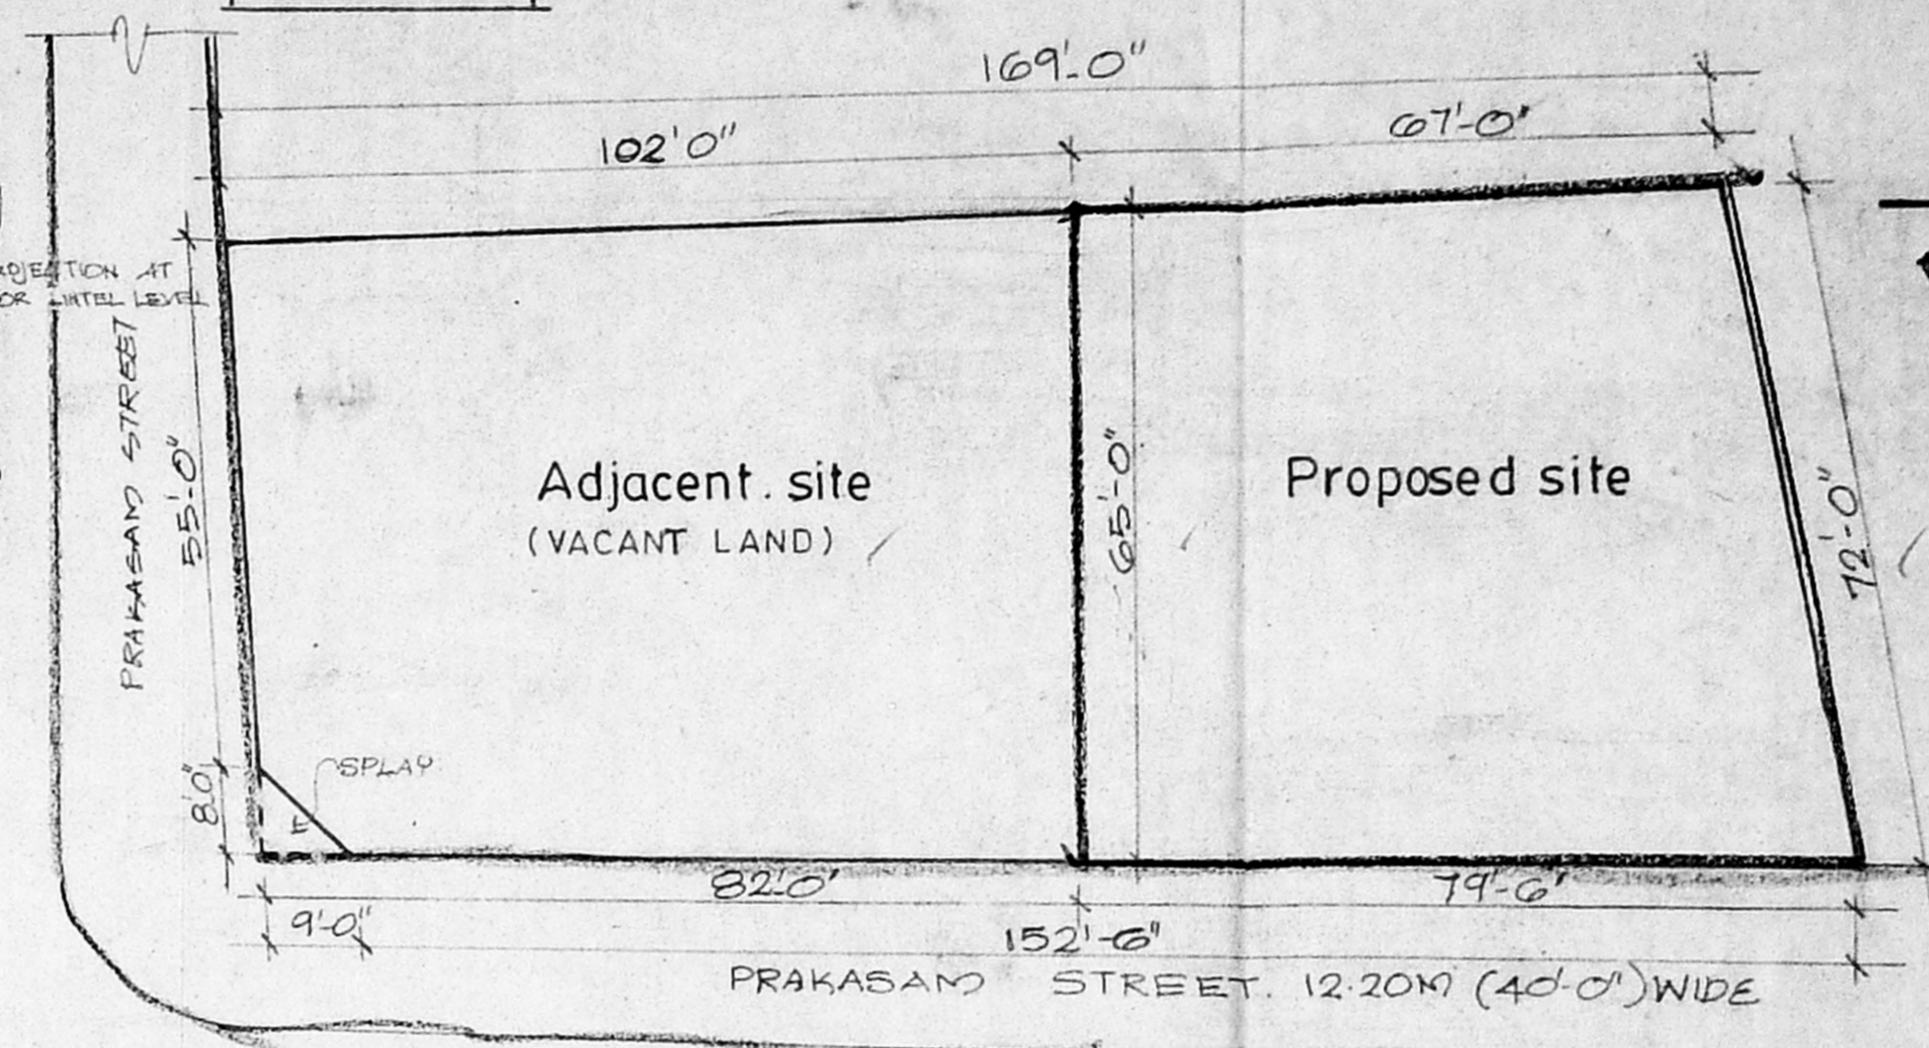

Residuary plot detail

Schedule of Joineries.

M.D.	1.22 x 2.13	Main Door
D	1.06 x 2.13	Panelled Door
D1	0.90 x 2.13	
D2	0.76 x 2.13	
FW	0.76 x 1.83	French Window
FW1	1.52 x 1.83	French Window
W	2.44 x 1.37	window
W1	1.83 x 1.37	
W2	1.22 x 1.37	
V	0.76 x 0.60	Louvered Ventilator

Area Statement.

Plot Area	- 430.572
Ground Floor Area	- 102.011
First Floor Area	- 174.791
Second Floor Area	- 174.791
Third Floor Area	- 174.791
Total Floor Area	- 686.384
F.S.I Allowed - 1.5 times	686.384
F.S.I Achieved - 1.25 times	686.384
Plot Coverage	- 38%

Specifications.

Foundation : Column footing foundation.
Flooring : Mosaic Flooring
Super Structure : B.W in C.M 1:5 for R.C.C 1:2:4 in Lintel Beams sunshade etc.,
Roof R.C.C 1:2:4 : with requiring thickness
Weathering course : Brick jelly lime conc. below the weathering tiles
Joinery : Best Indian Country Wood
Finishes : Exterior & interior painted with cement paint.

PROPOSED BUILDING AT
OLD DOOR NO:7, NEW NO.24
PRAKASAM STREET,
T-NAGAR, CHENNAI-600 017.

T.S.NO : 8496/1
BLOCK NO : 110
DIVISION : T-NAGAR

All Dimensions are in Metre.
Scale : 1:100

Colour Index

Proposed Water Line
Boundary Sewer Line
Road

Owners Signature.

Architects Signature.