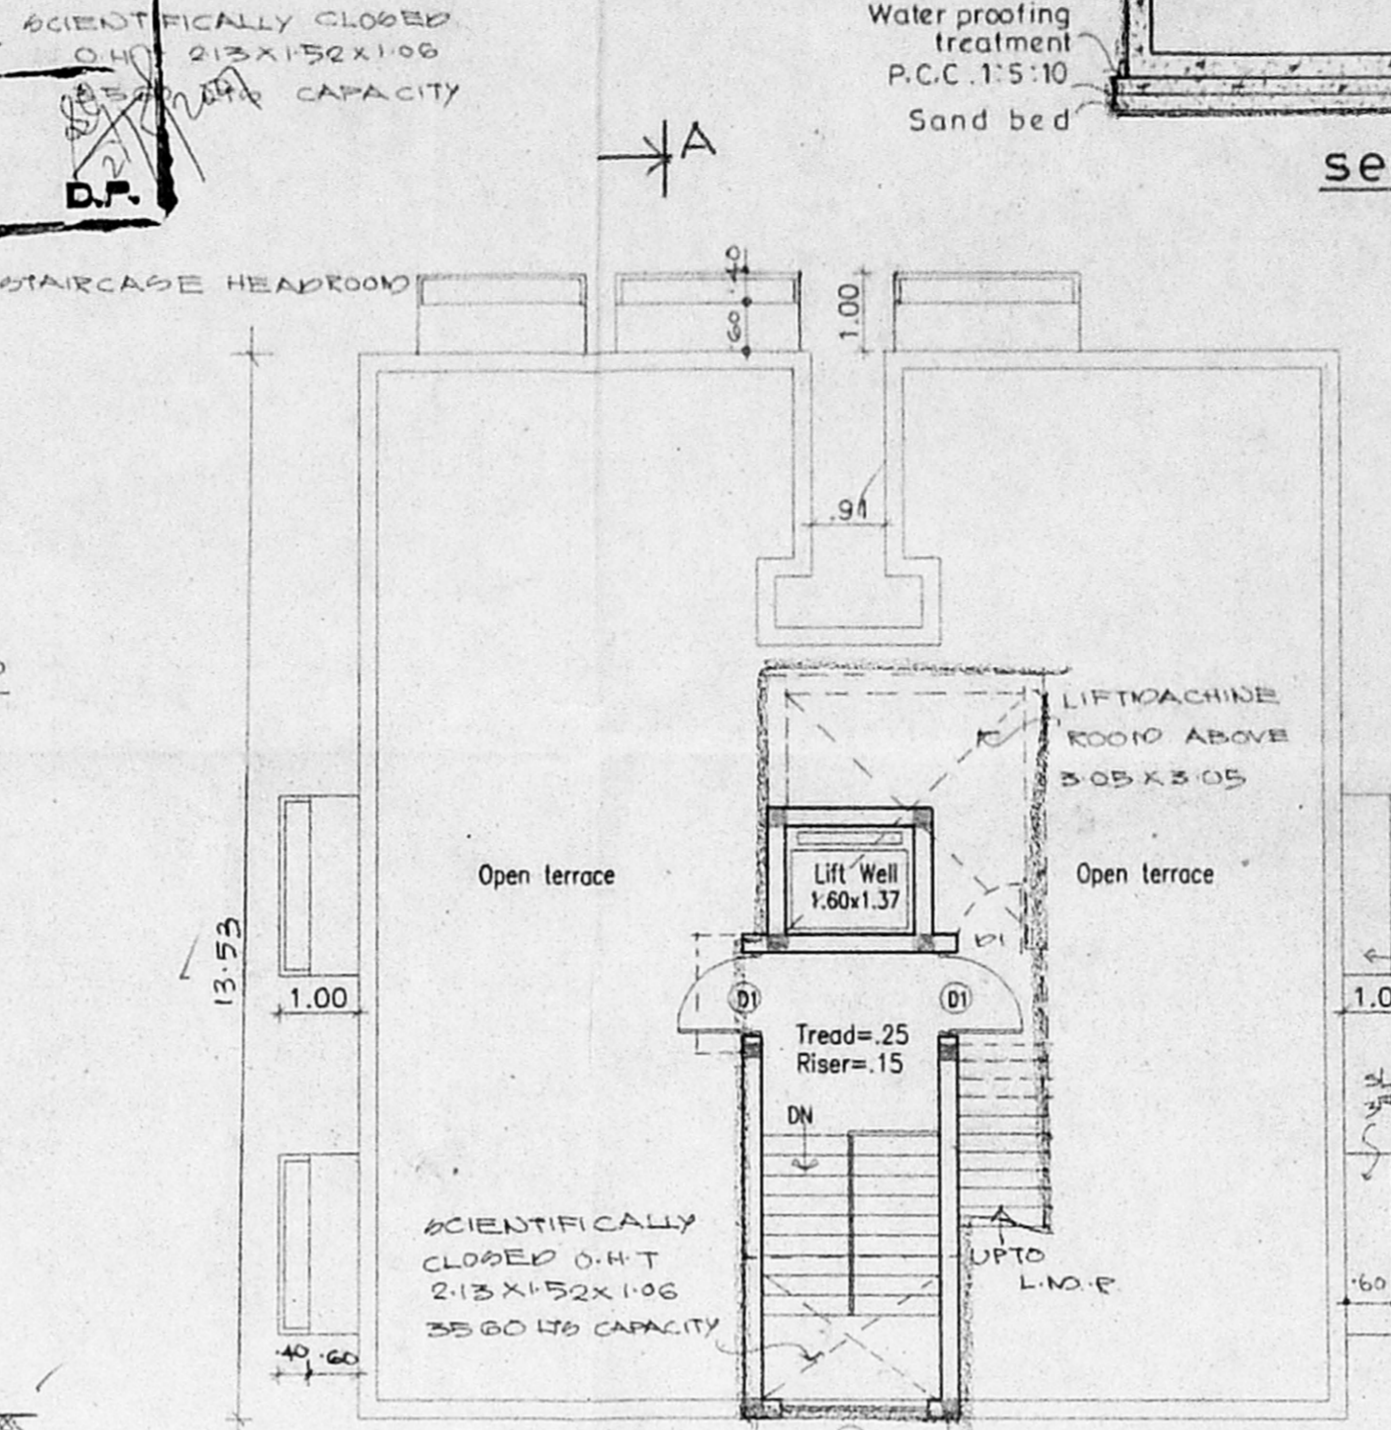

TERRACE FLOOR PLAN