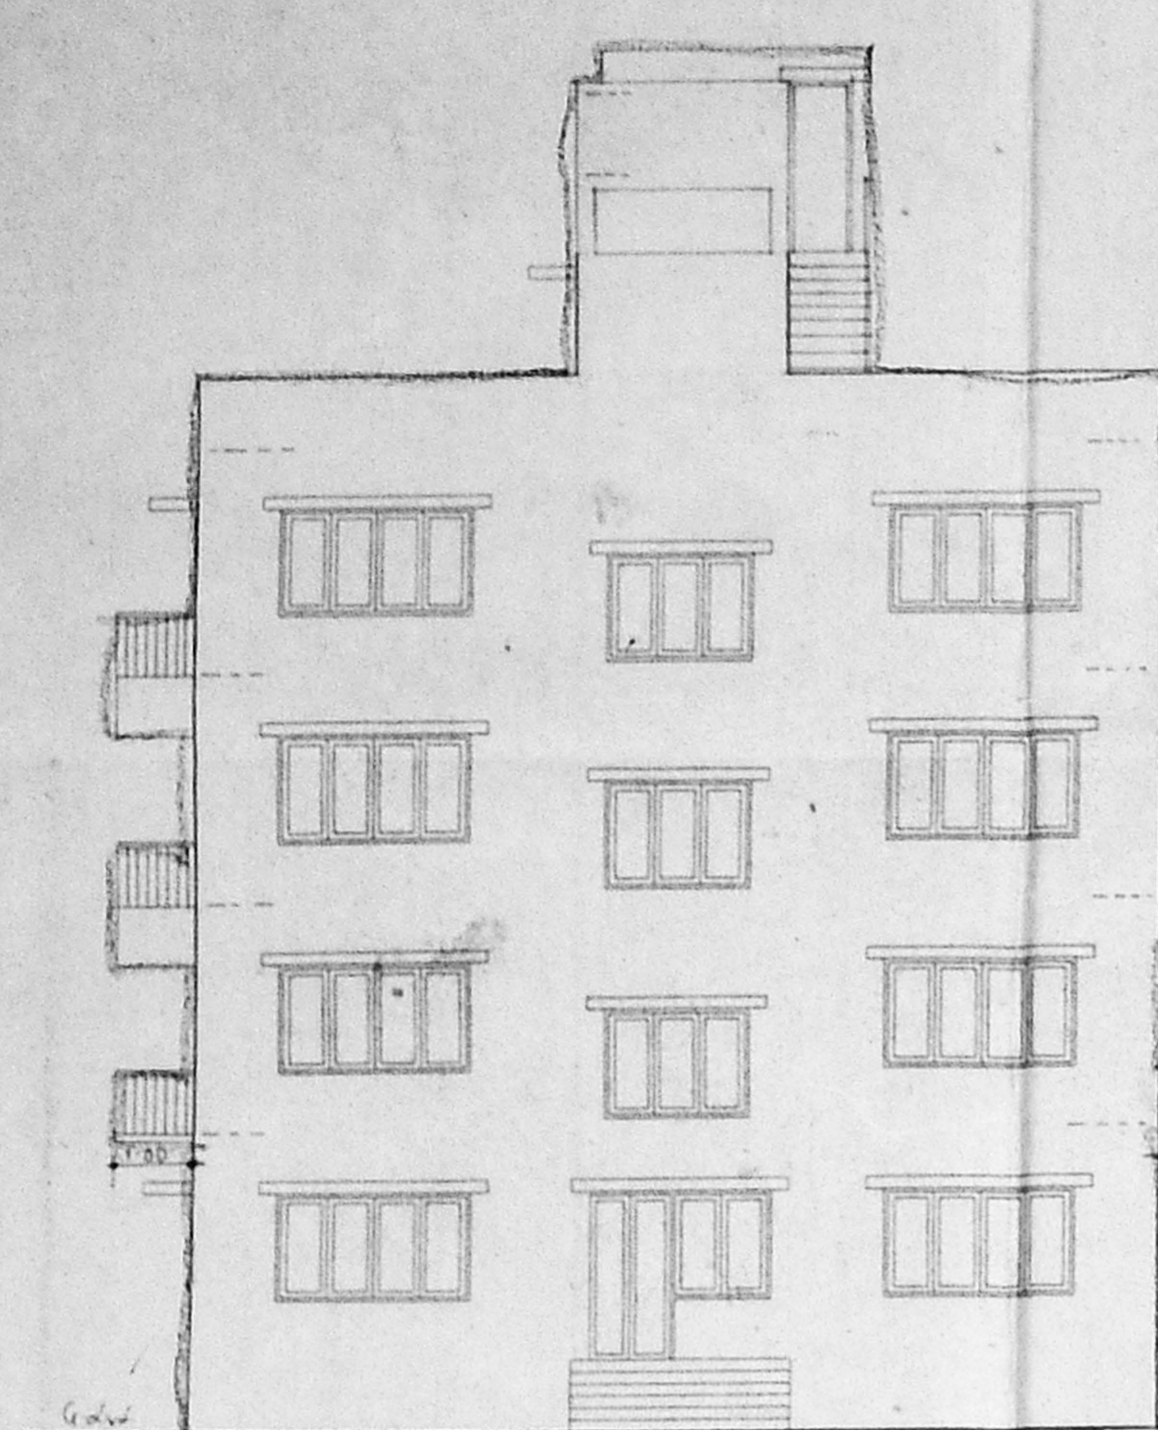

Revised 30/1/2001

CMDA (B) No. 1
C. No. B/6862/2001
Ass't. Secretary
P. A.

APPROVED
SUBJECT TO THE CONDITIONS IN THIS OFFICE LETTER.
No. B/6862/2001, Date: 05/1/2001
FOR MEMBER SECRETARY
CHENNAI METROPOLITAN
DEVELOPMENT AUTHORITY
CHENNAI-600 008

ELEVATION